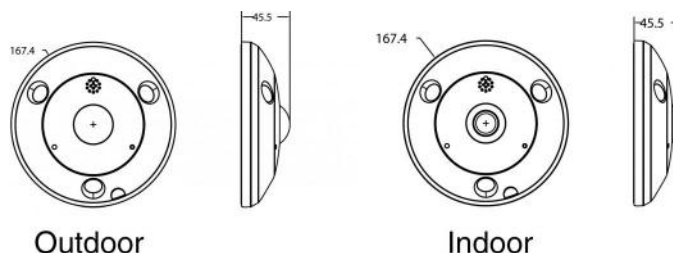

TVF-1102

TruVision 360 Degree IP Dome, 3.0MP, PAL, WDR, 1.19mm fisheye lens, true D/N, 10m IR, 2 way audio (built-in mic & speaker),SD/SHDC slot,

Housing

Camera type:	360°
IP rating:	IP66
Outdoor:	Yes
Rugged:	IK10

Lens

Mount type:	M12
Control type:	NA
Optical zoom:	NA
Focal length:	1.19mm
F-stop:	2.0
Autoiris:	NA
Varifocal:	Fixed

Power consumption

Voltage Input:	12VDC± 10%
Current:	Max. 1A
Power Consumption:	Max. 12W
PoE:	PoE(802.3af)

Local Storage

Media:	Built-in Micro SD/SDHC/SDXC card slot
Capacity:	64GB

Audio G.711/G.726

Input:	Internal Microphone
Output:	Internal Speaker

Camera Analytics

Motion Detection:	Yes
Tamper-proof:	Yes

Alarm

Alarm Input:	NA
Alarm Output:	NA

Mechanical / Environmental

Dimensions:	Ø 167 × 45 mm (Ø 6.6 × 1.77 in)
Weight:	767g (1.43lb)
Operating Temperature:	-30° to 60°C (-22° to 140°F) (-22°F to 140°F)

Accessories

TVF-BBM	TruVision 360° Dome Round Back Box, Conduit Ports, Gang Box Compatible, Metal, Indoor/Outdoor
TVF-WBM	TruVision 360° Dome Round Angled Back Box, Conduit Ports, Gang Box Compatible, Metal, Indoor/Outdoor
TVF-CBM	TruVision 360° Dome Cup Base (Use w/TVD-PPB for Pendant Mount or TVD-SNB for Wall Mount)

As a company of innovation, UTC Fire & Security reserves the right to change product specifications without notice. For the latest product specifications, visit UTC Fire & Security online or contact your sales representative.

24 May 2019 - 17:21

fescom
engineering co. ltd.

United Technologies

Climate | Controls | Security