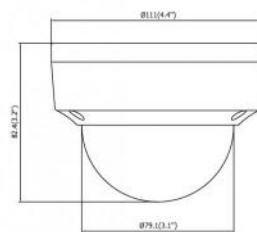

TVD-5603

TruVision 8MPx/4K, H.265/H.264, IP Fixed Lens Dome Camera, 2.8mm, True D/N, WDR, 30m IR, Micro SD/SDHC/SDXC Slot, Audio, I/Os, PoE (802.3-af)/12VDC, IP67, IK10

Regulatory

Compliance	CE, FCC, REACH, RoHS, UL, WEEE

Unit: mm (Inch)

As a company of innovation, UTC Fire & Security reserves the right to change product specifications without notice. For the latest product specifications, visit UTC Fire & Security online or contact your sales representative.

28 May 2019 - 15:58