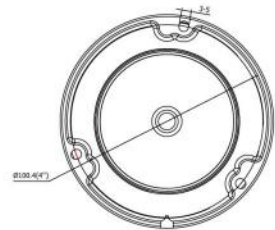

TVD-5603

TruVision 8MPx/4K, H.265/H.264, IP Fixed Lens Dome Camera, 2.8mm, True D/N, WDR, 30m IR, Micro SD/SDHC/SDXC Slot, Audio, I/Os, PoE (802.3-af)/12VDC, IP67, IK10

Regulatory

Compliance	CE, FCC, REACH, RoHS, UL, WEEE

Unit: mm (Inch)

As a company of innovation, UTC Fire & Security reserves the right to change product specifications without notice. For the latest product specifications, visit UTC Fire & Security online or contact your sales representative.

28 May 2019 - 15:58