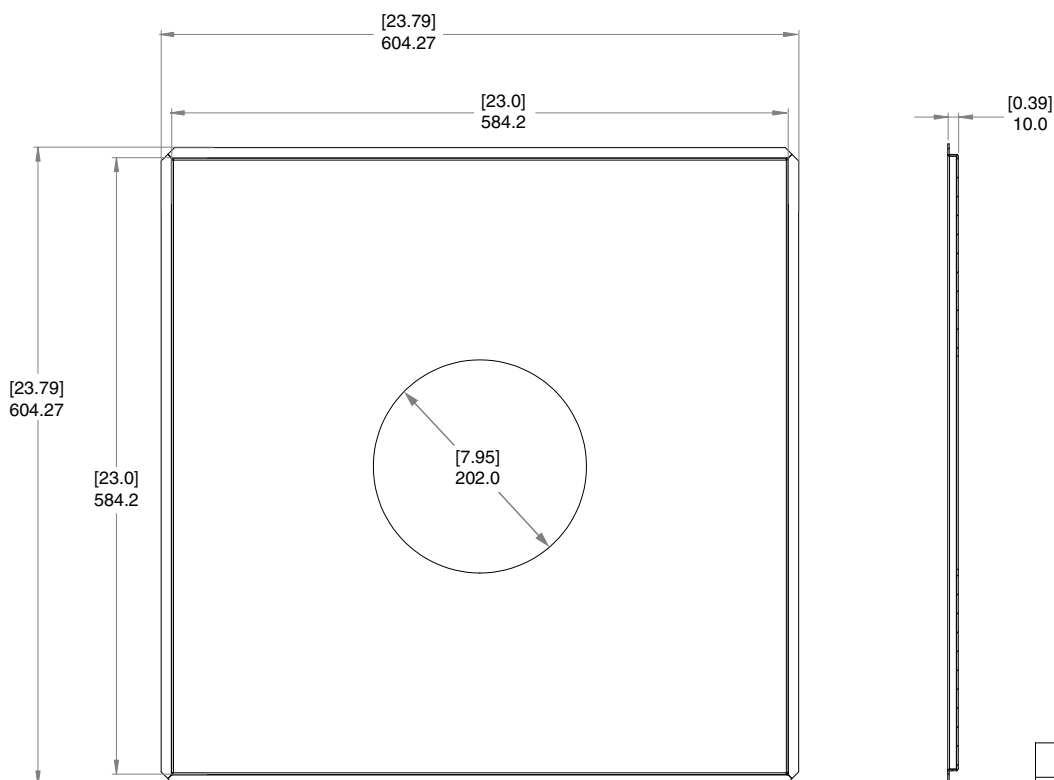

Metal Ceiling Panel for H4 PTZ and HD Multisensor Cameras

PTZMH-DC-CPNL1

Metal ceiling panel for H4 PTZ and HD Multisensor dome cameras	
Weight: 1.97 kg (4.34 lbs)	Finish: Powder Coat, RAL 9003
<ul style="list-style-type: none"> • Provides extra support for HD PTZ and HD Multisensor In-Ceiling Dome Cameras • Replaces or reinforces ceiling tiles in suspended ceiling installations 	

[X.X]	INCHES
X	MM

SUPPORT asksales@avigilon.com | avigilon.com