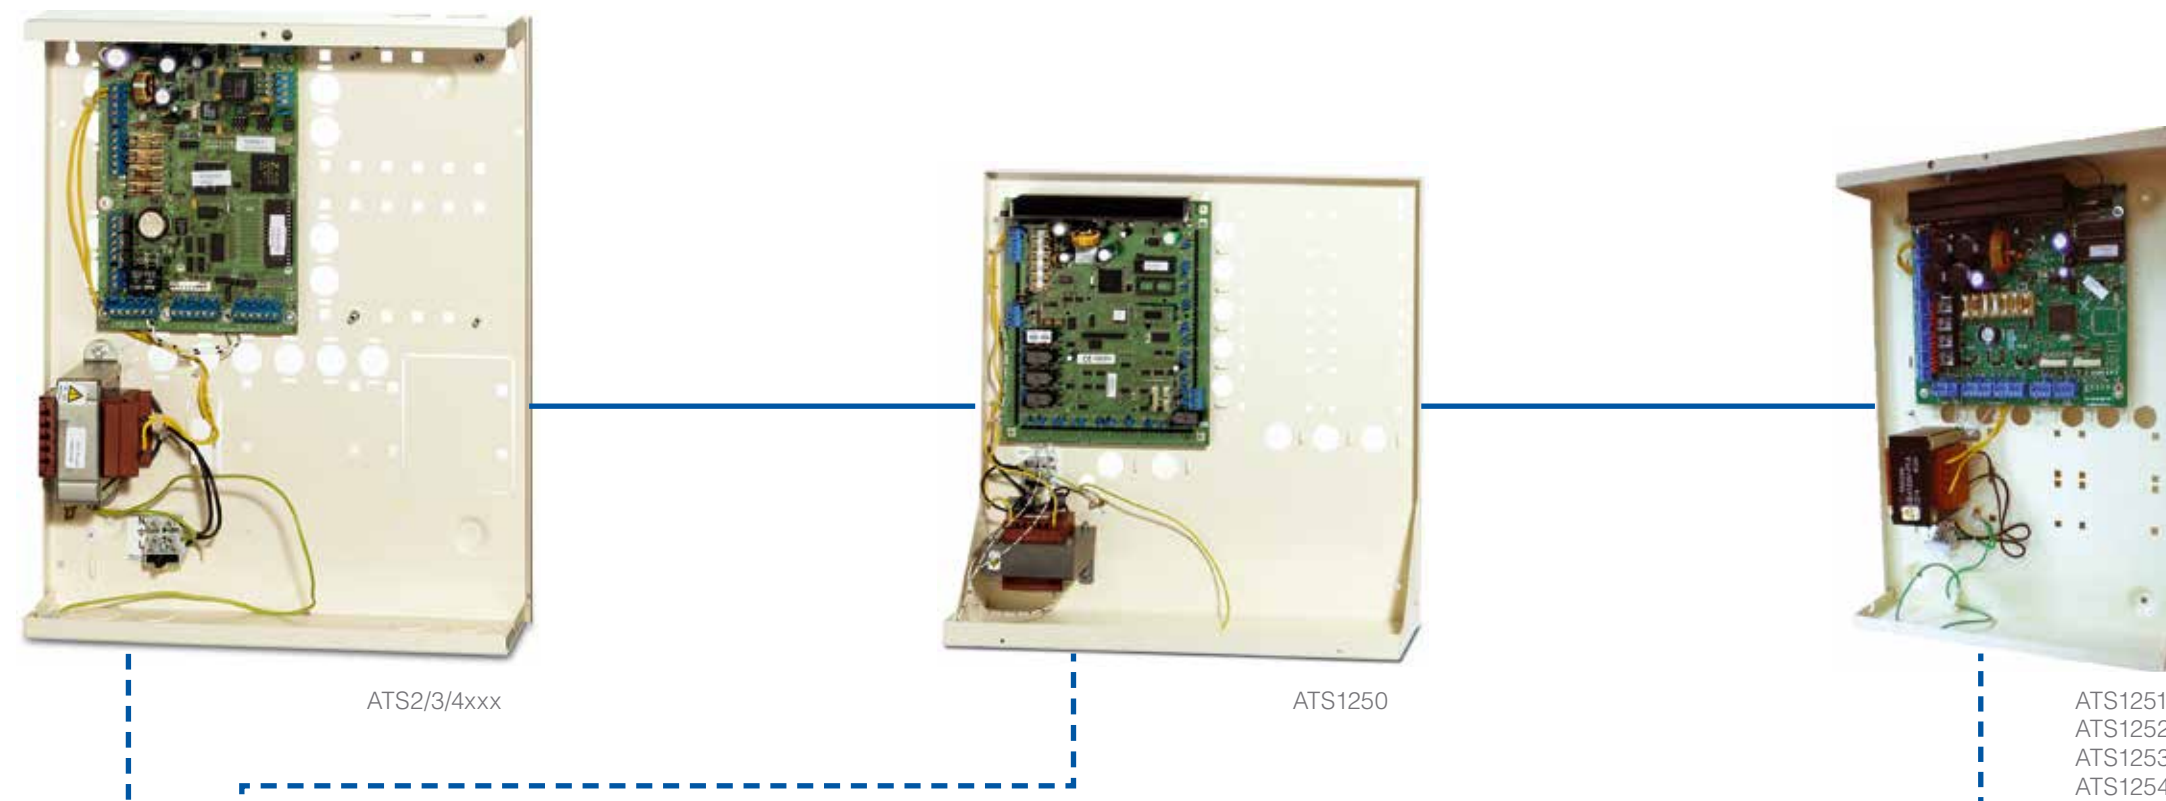

Advisor Master – Access Control

Integrated | Modular | Flexible | Affordable

Keypads & Readers

Cards

Keyfobs

ATS8300
ATS8300C
ATS8350

Control Panels

Model	Description
ATS20xx	8 - 64 zone integrated security panel
ATS30xx	8 - 128 zone integrated security panel
ATS40xx	16 - 256 zone integrated security panel
ATS45xx	Integrated Alarm & Access Control System
ATS46xx	Integrated Alarm & Access Control System

Note: xx should be replaced with country code

Access Door Controllers

Model	Description
ATS1250	ATS Intelligent 4-door controller
ATS1251	ATS Intelligent 4-door Controller, 12V, Big Enclosure
ATS1252	ATS Intelligent 4-door Controller, 24V, Big Enclosure
ATS1253	ATS Intelligent 4-door Controller, 12V, Small Enclosure
ATS1254	ATS Intelligent 4-door Controller, 24V, Small Enclosure
ATS1260UP	ATS Intelligent 4-Lift Controller Upgrade Package (for ATS 1250 only)

Keypads & Readers

Model	Description
ATS1115	ATS 16 Area Keypad, 2x16 char. LCD with built-in card reader
ATS1116	ATS 16 Area Keypad, 4x16 char. LCD with built-in card reader
ATS1151	ATS Aluminium Keypad With 3 LED
ATS1155	ATS 4 LED Heavy-duty Keypad (Supplied in kit)
ATS1156	ATS Aluminium Magstripe Card Reader With Keypad
ATS1160N	ATS Mifare DESFire & EV1 Reader with Output & RTE
ATS1161N	ATS Mifare DESFire & EV1 Reader with PIN, output & RTE
ATS1170	ATS Reader interface (Single door controller)
ATS1190	ATS Smart Card Reader
ATS1190X4	ATS Smart Card Reader 4 pcs
ATS1192	ATS Heavy-duty Smart Card Reader
ATS1192X4	ATS Heavy-duty Smart Card Reader 4 pcs
ATS1197	ATS Smart Card Reader with keypad