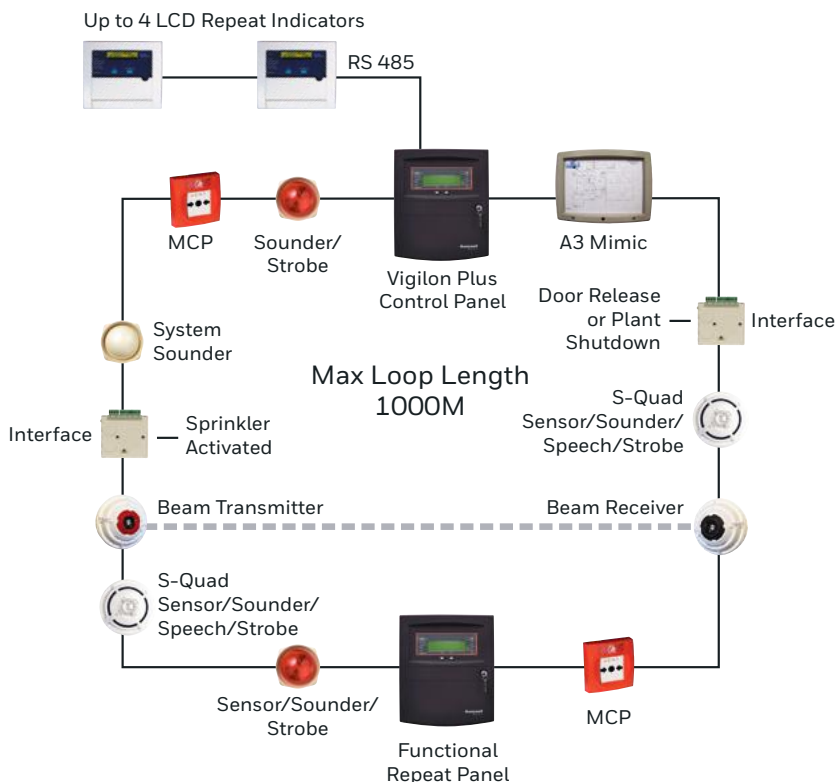

Vigilon A3 Mimic

The A3 Mimic provides a pictorial representation of a building's layout. This gives a rapid, visual indication of the location of any fire incident.

It can also be used to provide indication of fault and supervisory events in the system.

This one panel can be used as a Zonal Mimic or can hold a pictorial overlay to provide a customised view.

The A3 Customised Mimic panel can be mounted in either landscape or portrait, while an A3 Zonal Mimic panel must only be mounted landscape when using the overlay supplied.

Product range

- The panel illumination defaults to a Zonal Mimic but can be programmed during commissioning to be a Customised Mimic
- The panel has its own mains derived power supply with battery (Repeat Panels and Mimics require external power supply)
- The panel is supplied with pre-printed and blank high quality UV protected A3 sheets

Description

The A3 Mimic panel provides a pictorial representation of a building's layout. This gives a rapid, visual indication of the location of any fire incident.

KEY FEATURES

- Displays up to 128 zones in zonal format
- Site programmable format allows 1536 LED's to be individually programmed
- Site programme held in flash memory so site changes can be programmed on site without changing LEDs or electronics
- The A3 Customised Mimic panel can be mounted in either landscape or portrait, while an A3 Zonal Mimic panel must only be mounted landscape when using the overlay supplied