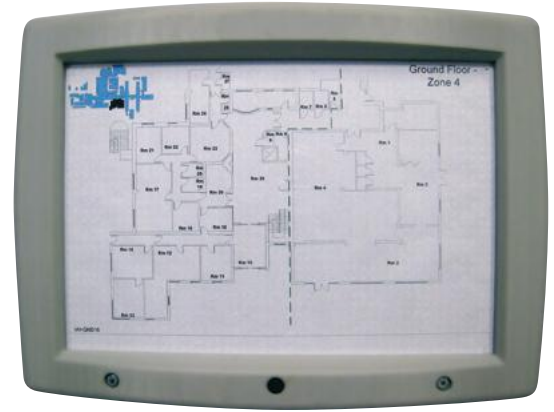

Vigilon A3 Mimic

The A3 Mimic provides a pictorial representation of a building's layout. This gives a rapid, visual indication of the location of any fire incident.

It can also be used to provide indication of fault and supervisory events in the system.

This one panel can be used as a Zonal Mimic or can hold a pictorial overlay to provide a customised view.

The A3 Customised Mimic panel can be mounted in either landscape or portrait, while an A3 Zonal Mimic panel must only be mounted landscape when using the overlay supplied.

Product range

- The panel illumination defaults to a Zonal Mimic but can be programmed during commissioning to be a Customised Mimic
- The panel has its own mains derived power supply with battery (Repeat Panels and Mimics require external power supply)
- The panel is supplied with pre-printed and blank high quality UV protected A3 sheets

Description

The A3 Mimic panel provides a pictorial representation of a building's layout. This gives a rapid, visual indication of the location of any fire incident.

KEY FEATURES

- Displays up to 128 zones in zonal format
- Site programmable format allows 1536 LED's to be individually programmed
- Site programme held in flash memory so site changes can be programmed on site without changing LEDs or electronics
- The A3 Customised Mimic panel can be mounted in either landscape or portrait, while an A3 Zonal Mimic panel must only be mounted landscape when using the overlay supplied