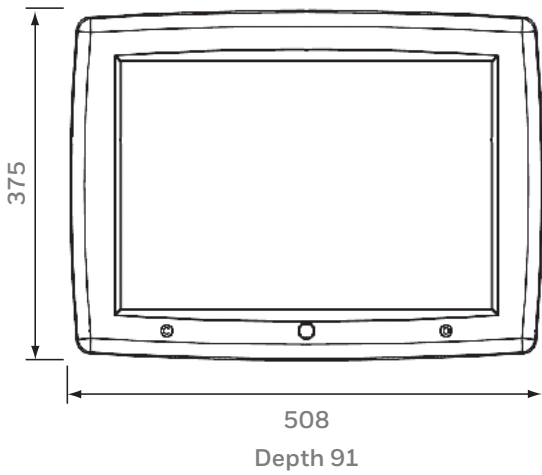

Vigilon A3 Mimic Technical Specifications

Dimensions (mm)

STANDARD PERFORMANCE VISUAL ALARMS	
TYPE	A3 Mimic
MAX QUANTITY PER LOOP	4
BATTERIES	2 x 6V @ 7Ah
BATTERY STANDBY	24 hours + 30 minutes alarm upgradeable to 72 hours
APPROX WEIGHT	7.9 Kg without batteries 10.5 Kg with batteries
OPERATING TEMPERATURE	0°C to +45°C
CABLE ENTRY	Rear
LOAD FACTOR	3
RELEVANT STANDARD	EN54 Parts 2 & 4
INDICATORS	1536 Number – High Intensity Red LEDs
APPROVALS	Applied for

ORDER CODES	
MIMICS AND REPEAT PANELS (EN54)	
VIGILON REPEAT PANEL 72 HOUR (NEW) BS & EN COMPATIBLE	VIG-RPT-72
NON-FUNCTIONAL LCD REPEAT DISPLAY (RS485 CONNECTION TO PANEL)	COMPACT-RPT
A3 ZONAL AND GRAPHIC MIMIC	VIG-MIM-A3
REPEAT PANEL AND MIMIC ACCESSORIES	
VIGILON REPEAT PANEL BATTERY PACK	VSRPT-BATT
BATTERY PACK FOR A3 MIMIC (2 X 6V 7 AH)	VSRPT-BATT-A3
REPEAT PANEL FLUSH SURROUND	VIG-RPT-FLUSH
STAINLESS STEEL DOOR FOR VIGILON REPEAT	VIG-RPT-DOOR-SS
STAINLESS STEEL REPEAT PANEL FLUSH MOUNTING KIT	VIG-RPT-FLUSH-SS
LED DRIVER BOARD FOR SPECIAL MIMICS	S4-34600

For more information

www.gent.co.uk

Honeywell Gent

140 Waterside Road
Hamilton Industrial Park,
Leicester, LE5 1TN
Telephone: 0203 409 1779
E-mail: gentenquiry@honeywell.com

Content subject to change
without notice.

GEN148 | 11/2018
© 2018 Honeywell International Inc.

fescom
engineering co. ltd.

Honeywell
GENT