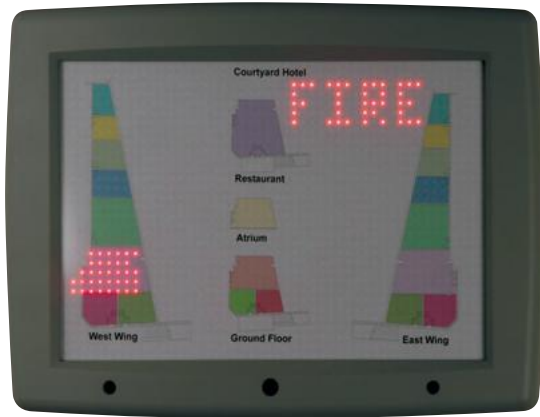

Vigilon A3 Mimic

The A3 Mimic provides a pictorial representation of a building's layout. This gives a rapid, visual indication of the location of any fire incident.

It can also be used to provide indication of fault and supervisory events in the system.

Product range

- The panel illumination defaults to a Zonal Mimic but can be programmed during commissioning to be a Customised Mimic
- The panel has its own mains derived power supply with battery (Repeat Panels and Mimics require external power supply)
- The panel is supplied with pre-printed and blank high quality UV protected A3 sheets

Description

The A3 Mimic panel provides a pictorial representation of a building's layout. This gives a rapid, visual indication of the location of any fire incident.

KEY FEATURES

- Displays up to 128 zones in zonal format
- Site programmable format allows 1536 LED's to be individually programmed
- Site programme held in flash memory so site changes can be programmed on site without changing LEDs or electronics
- The A3 Customised Mimic panel can be mounted in either landscape or portrait, while an A3 Zonal Mimic panel must only be mounted landscape when using the overlay supplied

Vigilon A3 Mimic Technical Specifications

Dimensions (mm)

STANDARD PERFORMANCE VISUAL ALARMS	
TYPE	A3 Mimic
MAX QUANTITY PER LOOP	4
BATTERIES	2 x 6V @ 7Ah
BATTERY STANDBY	24 hours + 30 minutes alarm upgradeable to 72 hours
APPROX WEIGHT	7.9 Kg without batteries 10.5 Kg with batteries
OPERATING TEMPERATURE	0°C to +45°C
CABLE ENTRY	Rear
LOAD FACTOR	3
RELEVANT STANDARD	EN54 Parts 2 & 4
INDICATORS	1536 Number – High Intensity Red LEDs
APPROVALS	Applied for