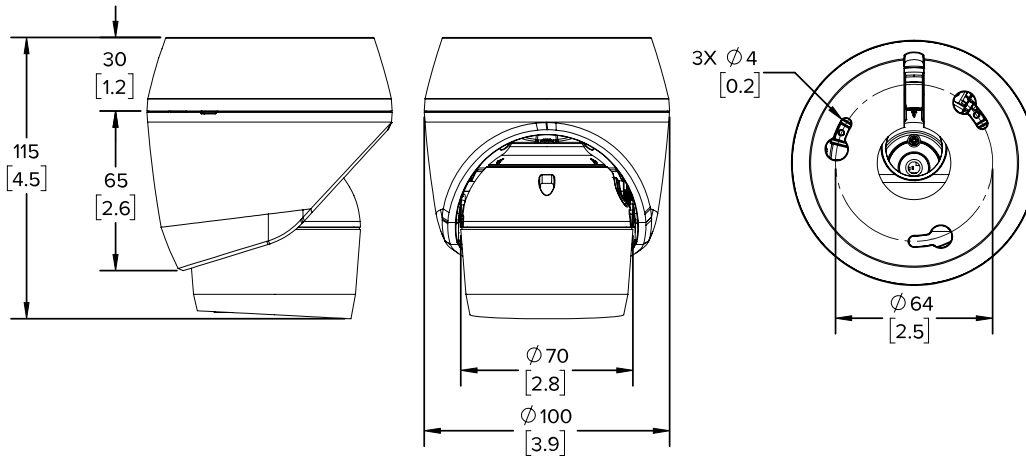

Mechanical	Surface Mount	In-Ceiling Mount
Dimensions (LxWxH)	100 mm × 100 mm × 115 mm; 3.9" × 3.9" × 4.5"	101 mm × 101 mm × 162 mm; 4.0" × 4.0" × 6.4"
Max. Ceiling Thickness	N/A	1.0"
Weight	0.355 kg; 0.78 lbs	0.37 kg; 0.82 lbs
Body	Polycarbonate and aluminum	
Housing	Polycarbonate	
Finish	Plastic, injection molded, close to RAL9002	
Adjustment Range	360° pan, ±180° azimuth, 0° – 90° tilt	

Outline Dimensions

Surface Mount Outdoor Dome Camera (H5M-DO)

[X.XX]	INCHES
X.X	MM

In-Ceiling Dome Camera (H5M-DO + H5M-MT-DCIL1)

[X.XX]	INCHES
X.X	MM

Ordering Information

Part Number	MP	WDR	Lightcatcher Technology	Lens	IR	IP66	HDSM Smartcodec
2.0C-H5M-DO1-IR	2.0	✓	✓	2.8 mm	✓	✓	✓
5.0C-H5M-DO1-IR	5.0	✓	✓	2.8 mm	✓	✓	✓
H5M-DO-BZL1	Package of 4 camera shroud replacement parts for the H5M dome cameras						
H5M-MT-DCIL1	In-ceiling mount adapter for H5M dome cameras						