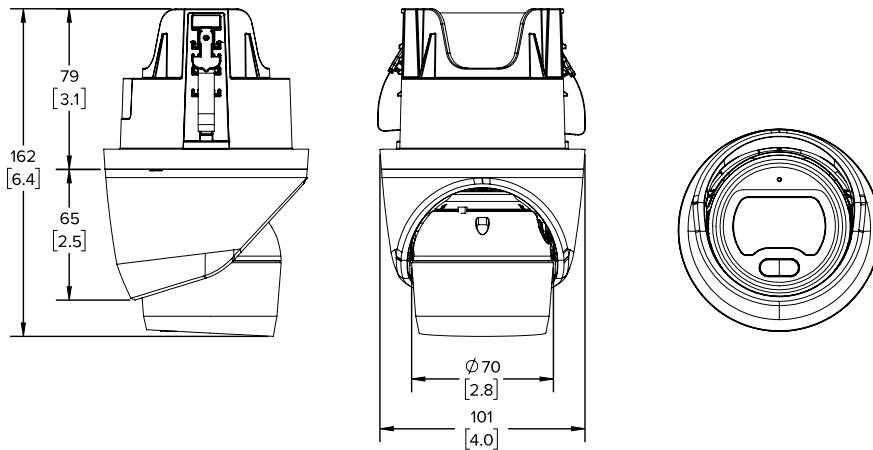

Mechanical	Surface Mount	In-Ceiling Mount
Dimensions (LxWxH)	100 mm × 100 mm × 115 mm; 3.9" × 3.9" × 4.5"	101 mm × 101 mm × 162 mm; 4.0" × 4.0" × 6.4"
Max. Ceiling Thickness	N/A	1.0"
Weight	0.355 kg; 0.78 lbs	0.37 kg; 0.82 lbs
Body	Polycarbonate and aluminum	
Housing	Polycarbonate	
Finish	Plastic, injection molded, close to RAL9002	
Adjustment Range	360° pan, ±180° azimuth, 0° – 90° tilt	

Outline Dimensions

Surface Mount Outdoor Dome Camera (H5M-DO)

[X.XX]	INCHES
X.X	MM

In-Ceiling Dome Camera (H5M-DO + H5M-MT-DCIL1)

[X.XX]	INCHES
X.X	MM

Ordering Information

Part Number	MP	WDR	Lightcatcher Technology	Lens	IR	IP66	HDSM Smartcodec
2.0C-H5M-DO1-IR	2.0	✓	✓	2.8 mm	✓	✓	✓
5.0C-H5M-DO1-IR	5.0	✓	✓	2.8 mm	✓	✓	✓
H5M-DO-BZL1	Package of 4 camera shroud replacement parts for the H5M dome cameras						
H5M-MT-DCIL1	In-ceiling mount adapter for H5M dome cameras						